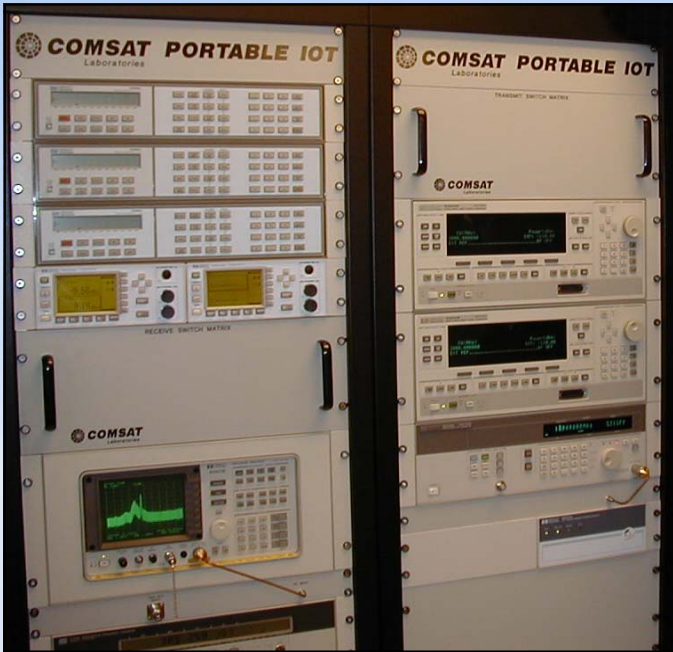

IOT Systems, LLC

We offer comprehensive and cost effective solutions for the communication needs of satellite operators including broadcasters, telecom operators, and ISPs.

IOT Systems ensures reliability, maintainability, ease of use, cost effectiveness and quality throughout the integration process.